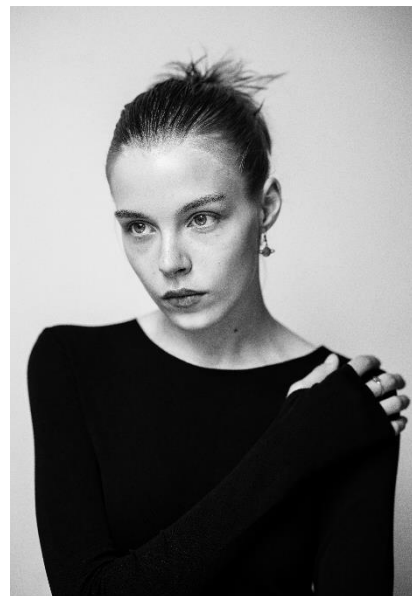

AL MODELS

아난케

ANANKE

Russia | 12/16-3/14

Height 171

Size 33-24-35

Shoes 250

Earring L:1 R:1

Tattoo O

Underwear/Swimwear X / O

Eyes Blue

Hair Blonde