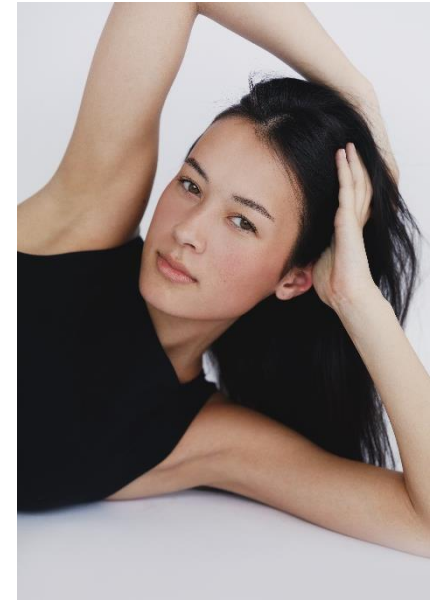

AL MODELS

사샤
SASHA
Australia | 1/7-4/6

Height 174.5
Size 31-25-35
Shoes 250-255

Earring L:2 R:2
Tattoo X
Underwear/Swimwear X / O

Eyes Black
Hair Dark brown