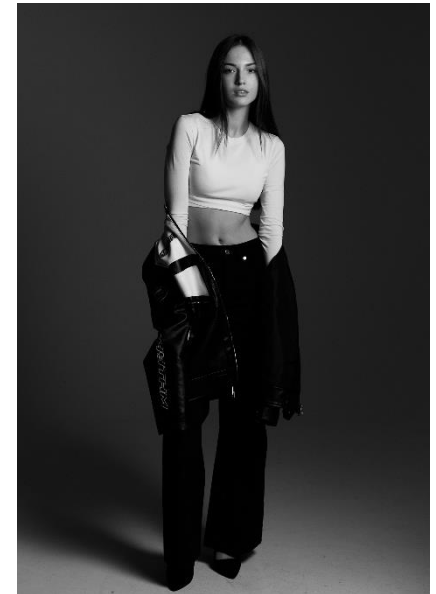

AL MODELS

바바라
VARVARA
Russia | 2/5-5/4

Height 171

Size 30-22.5-33

Shoes 250

Earring L:1 R:1

Tattoo O

Underwear/Swimwear X / O

Eyes Light blue

Hair Dark brown