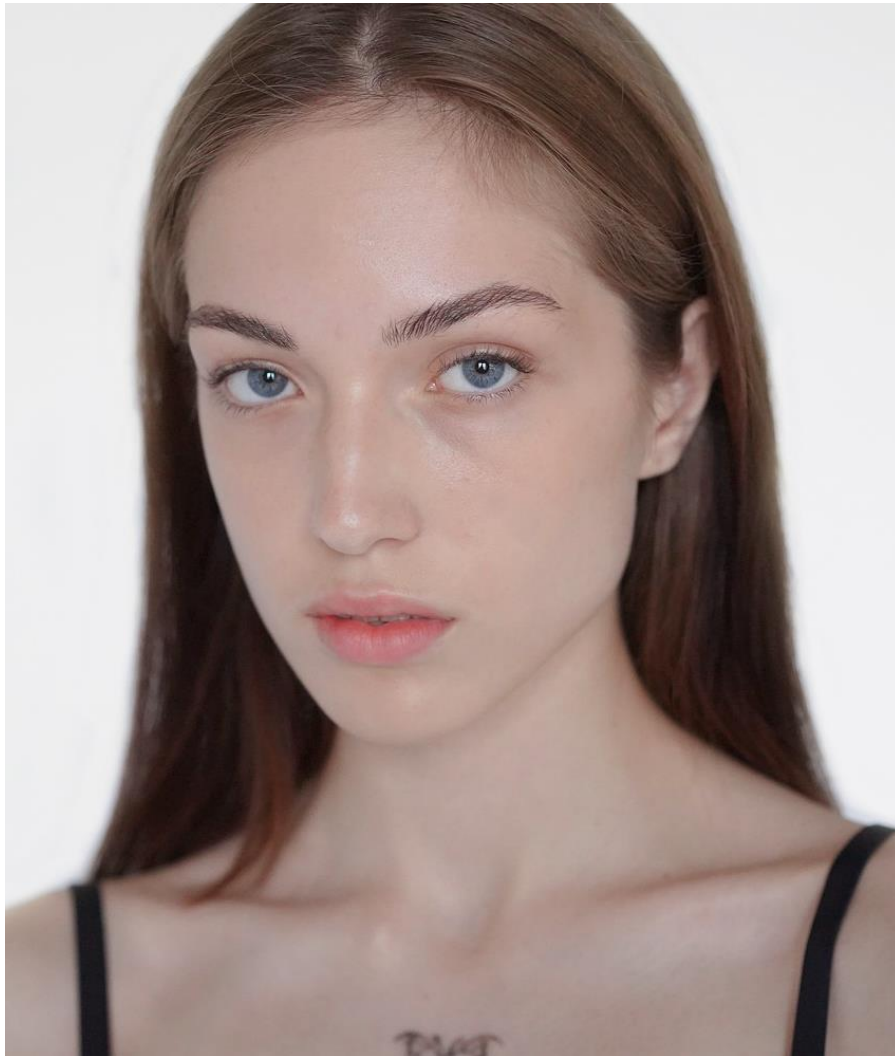

AL MODELS

바바라
VARVARA
Russia | 2/5-5/4

Height 171

Size 30-22.5-33

Shoes 250

Earring L:1 R:1

Tattoo O

Underwear/Swimwear X / O

Eyes Light blue

Hair Dark brown