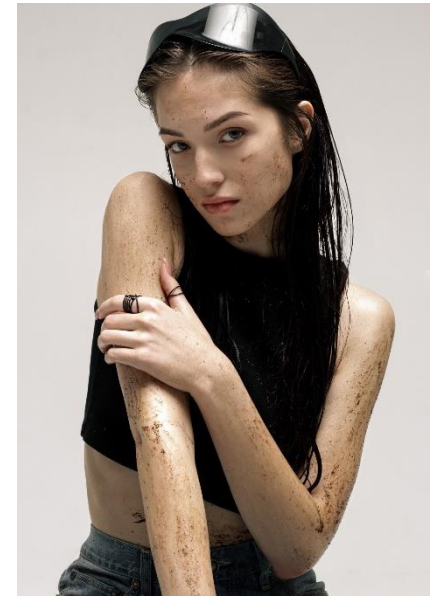

AL MODELS

바바라
VARVARA
Russia | 2/5-5/4

Height 171

Size 30-22.5-33

Shoes 250

Earring L:1 R:1

Tattoo O

Underwear/Swimwear X / O

Eyes Light blue

Hair Dark brown