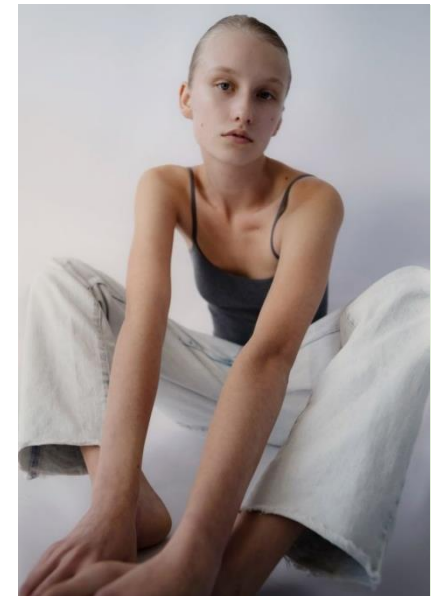

# AL MODELS

루카A  
**LUKA A**  
Poland | 1/31-4/30

**Height** 175  
**Size** 31-23-34  
**Shoes** 245

**Earring** -  
**Tattoo** -  
**Underwear/Swimwear** - / -

**Eyes** Blue  
**Hair** Blonde