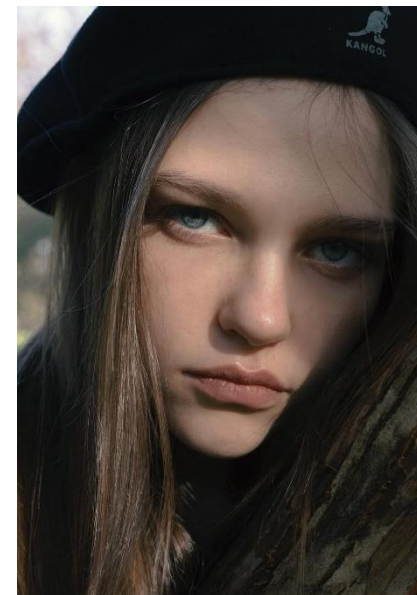

AL MODELS

레 나 L
LENA L
Ukraine | 1/20-4/18

Height 170

Size 31-23.5-34

Shoes 245-250

Earring L:1 R:2

Tattoo O

Underwear/Swimwear O / O

Eyes Blue

Hair Dark blonde