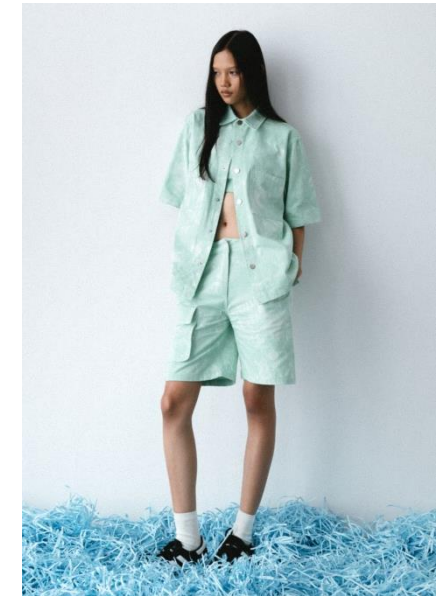

AL MODELS

페이
FAY

Indonesia | 12/9 - 3/8

Height 174

Size 30.5-24-35

Shoes 250-255

Earring L:1 R:1

Tattoo X

Underwear/Swimwear X / O

Eyes Dark Brown

Hair Black

02-2155-2599,1495