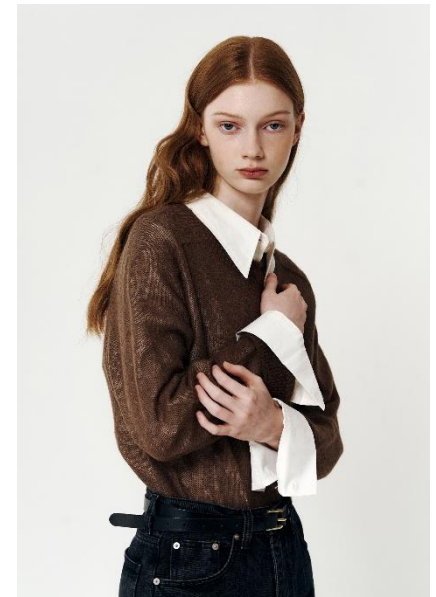

# AL MODELS

타티아나  
**TATJANA**  
Latvia | 10/10-1/7

**Height** 172.5

**Size** 30-23-35.5

**Shoes** 240

**Earring** L:1 R:1

**Tattoo** X

**Underwear/Swimwear** X / X

**Eyes** Blue Gray

**Hair** Ginger