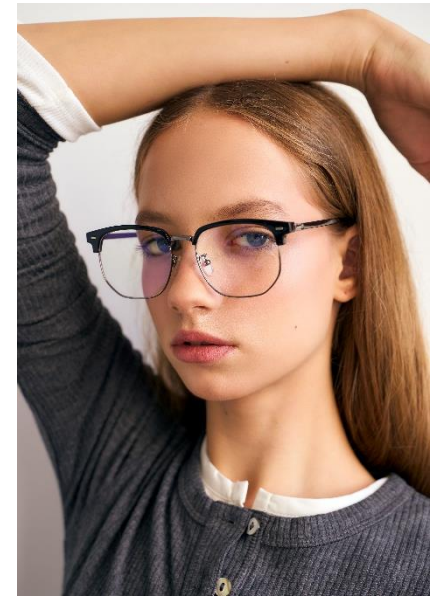

AL MODELS

키라
KIRA

Belarus | 1월 초 활동예정

Height 172

Size 30.5-23.5-34

Shoes 245

Earring -

Tattoo X

Underwear/Swimwear - / -

Eyes Blue

Hair Orange