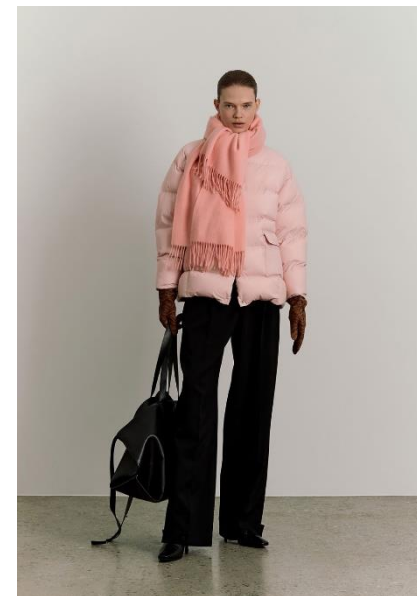

# AL MODELS

코넬리아  
**KORNELIJA**  
Lithuania | 10/14-12/16

**Height** 174

**Size** 31-24.5-33.5

**Shoes** 255

**Earring** L:1 R:1

**Tattoo** X

**Underwear/Swimwear** X / X

**Eyes** Blue

**Hair** Dark blonde