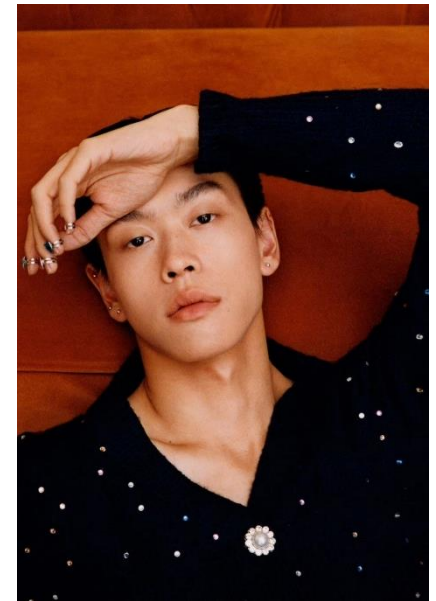

AL MODELS

진우
JIN WOO
China | 1/2-3/31

Height 186

Size 34.5-27.5-36

Shoes 260

Earring L:2 R:3

Tattoo X

Underwear/Swimwear O / O

Eyes Black

Hair Black