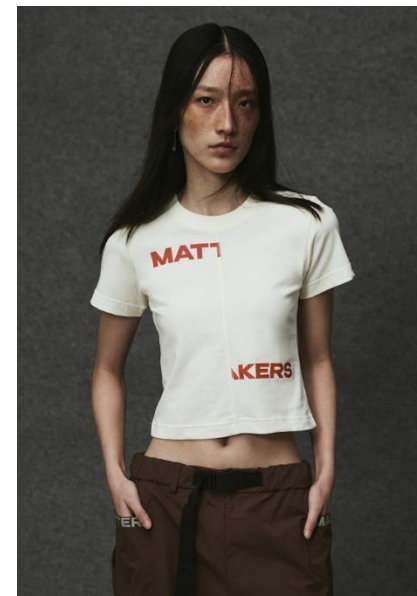

# AL MODELS

이안

## LEE AN

China | 1월 중순 활동예정

Height 175

Size 28-23-35

Shoes 235

Earring L:1 R:1

Tattoo X

Underwear/Swimwear O / O