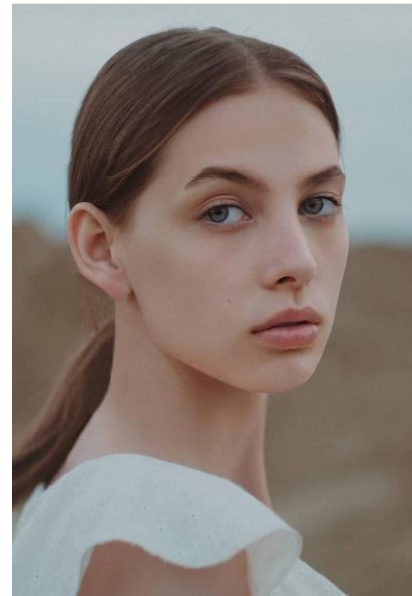

AL MODELS

이나 G
INNA G
Russia | 12/23-3/21

Height 173
Size 32-24-31
Shoes 245

Earring L:1 R:1
Tattoo X
Underwear/Swimwear O / O

Eyes Light blue
Hair Brown