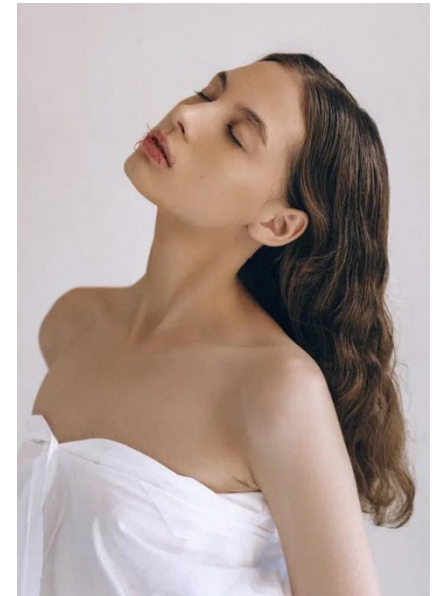

AL MODELS

이나 G
INNA G
Russia | 12/23-3/21

Height 173
Size 32-24-31
Shoes 245

Earring L:1 R:1
Tattoo X
Underwear/Swimwear O / O

Eyes Light blue
Hair Brown