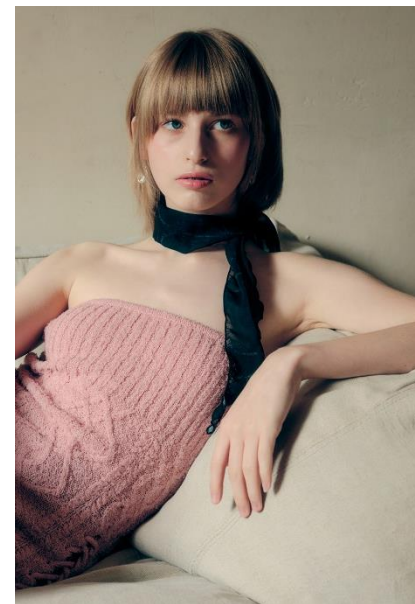

AL MODELS

엘리자
ELIZA

Poland | 12/18-2/15

Height 176

Earring L:1 R:2

Eyes Light blue

Size 31.5-23.5-35

Tattoo X

Hair Blonde

Shoes 250-255

Underwear/Swimwear O / O