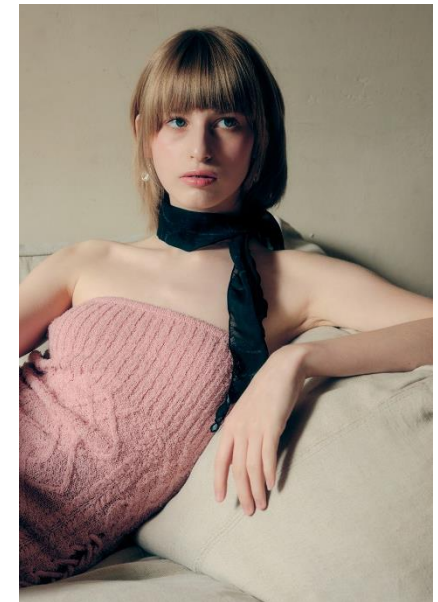

AL MODELS

엘리자
ELIZA

Poland | 12/18-2/15

Height 177

Size 31.5-23.5-35

Shoes 255

Earring L:1 R:2

Tattoo X

Underwear/Swimwear X / O

Eyes Light blue

Hair Blonde