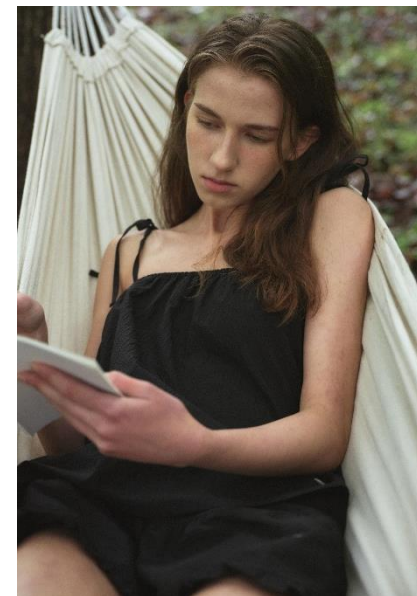

AL MODELS

에블린
EVELYN
Brazil | 1월 말 활동 예정

Height 173

Size 31-25-34.5

Shoes 245

Earring L:2 R:2

Tattoo X

Underwear/Swimwear - / -

Eyes Green

Hair Brown