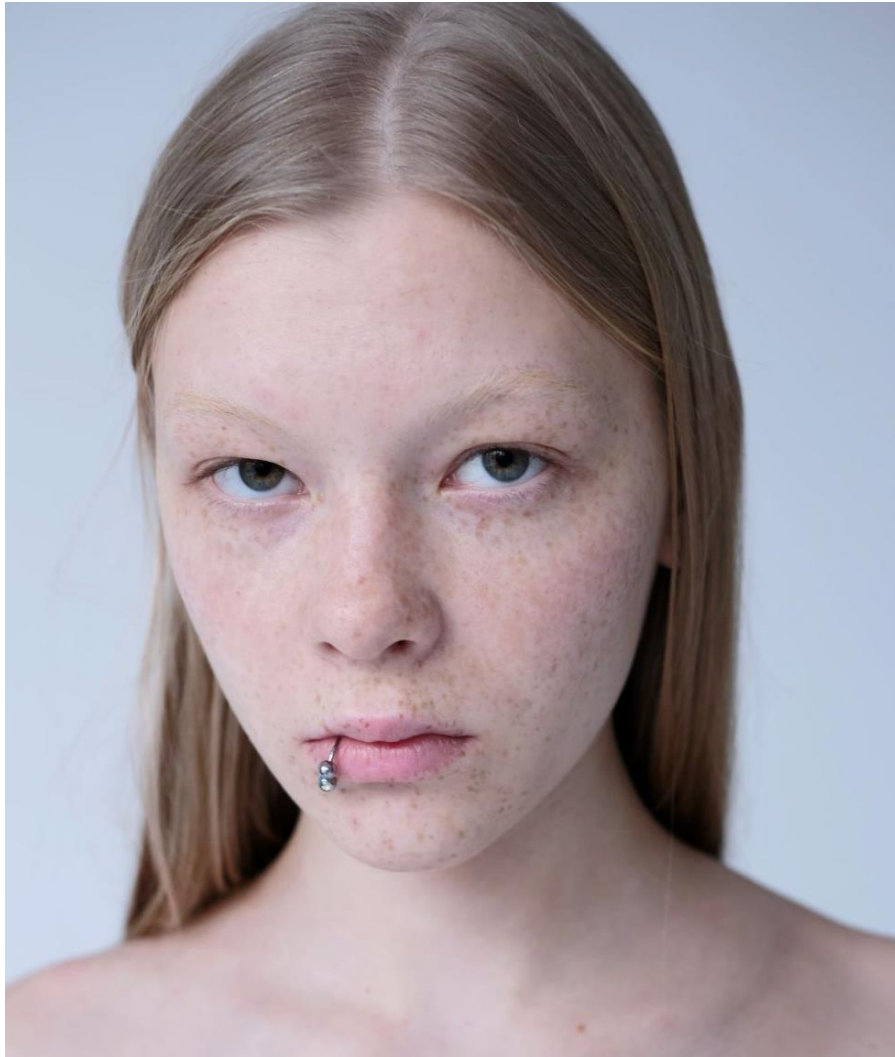

AL MODELS

에 바
EVA

Russia | 11/20-2/17

Height 171

Size 30-24.5-36

Shoes 250

Earring L:1 R:1

Tattoo O

Underwear/Swimwear X / X

Eyes Green

Hair Blonde