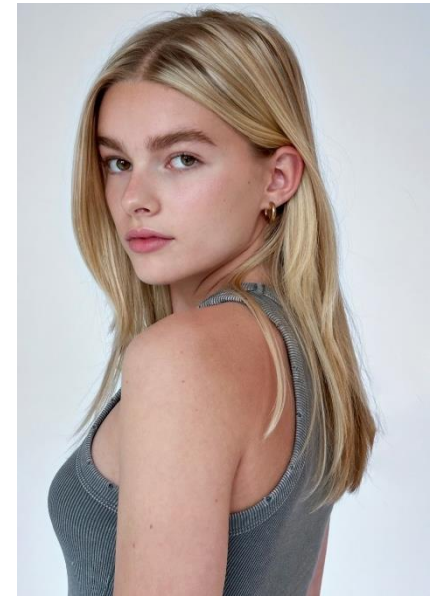

AL MODELS

수스
SUUS

Netherlands | 1월 초 활동예정

Height 167.5

Size 32-22.5-32.5

Shoes 235

Earring L:1 R:1

Tattoo -

Underwear/Swimwear O / O

Eyes Light brown

Hair Blonde