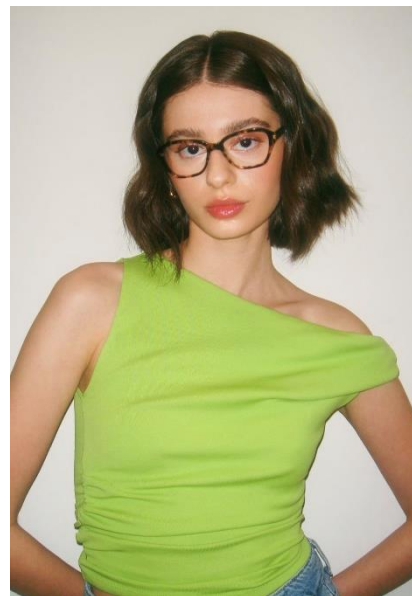

# AL MODELS

바하르  
**BAHAR**  
Canada | 1/7 - 4/6

**Height** 171

**Size** 28.5-24-36

**Shoes** 245-250

**Earring** L:1 R:1

**Tattoo** O

**Underwear/Swimwear** X / O

**Eyes** Black

**Hair** Dark brown