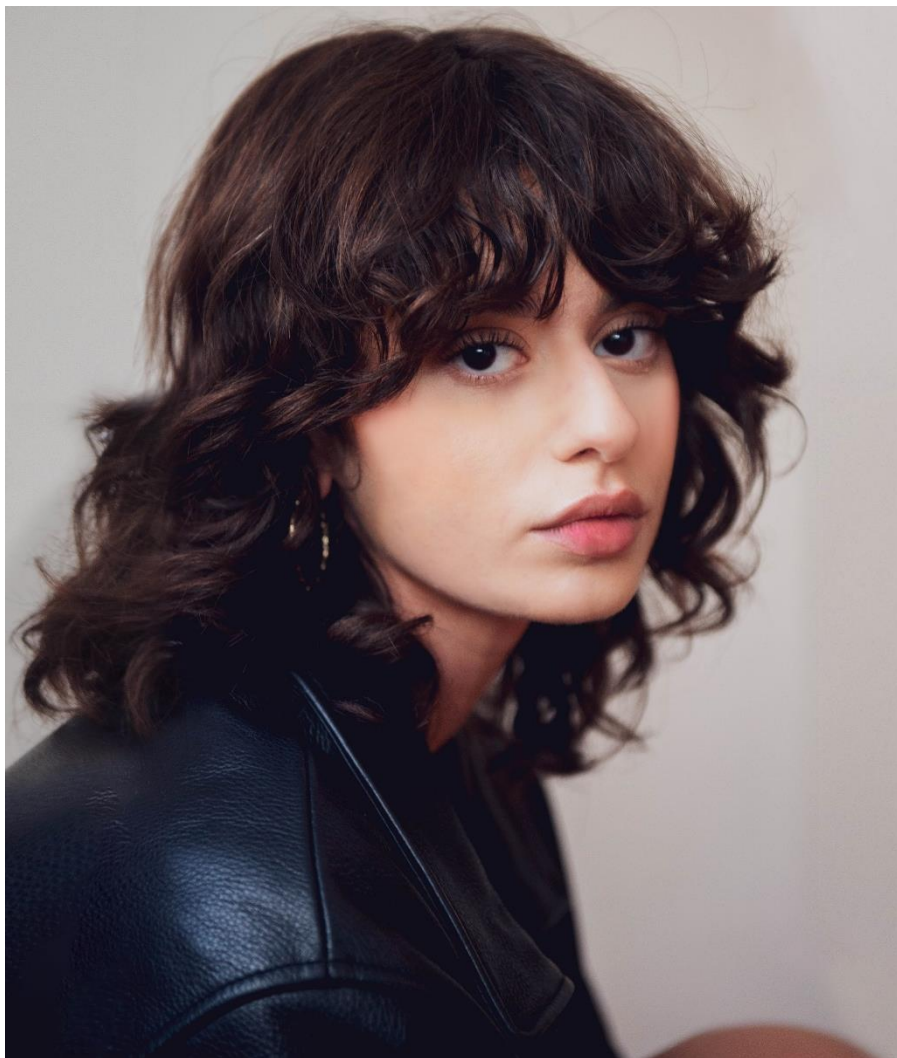

# AL MODELS

바하르  
**BAHAR**  
Canada | 1/7 - 4/6

**Height** 171

**Size** 28.5-24-36

**Shoes** 245-250

**Earring** L:1 R:1

**Tattoo** O

**Underwear/Swimwear** X / O

**Eyes** Black

**Hair** Dark brown