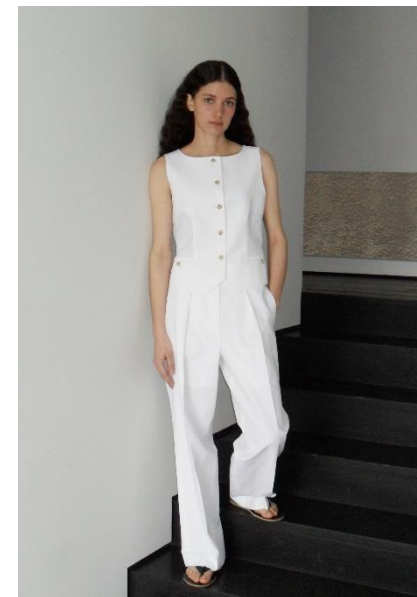

AL MODELS

로진
ROSINE
Brazil | 12/9-3/8

Height 166.5
Size 32-24-34
Shoes 250-255

Earring L:1 R:1
Tattoo X
Underwear/Swimwear O / O

Eyes Dark green
Hair Dark brown