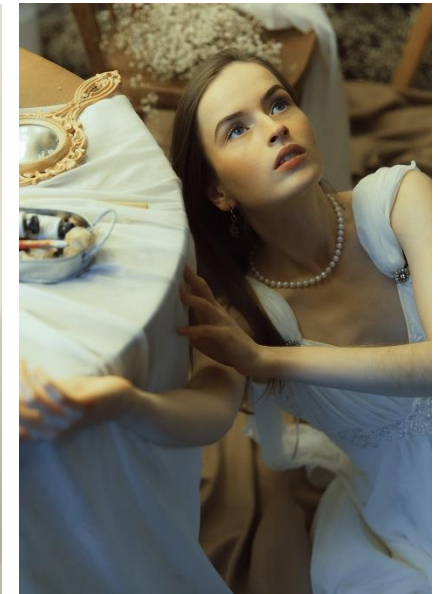

# AL MODELS

라바v  
**LAVA V**  
Russia | 10/7-1/03

**Height** 166.5

**Size** 31.5-25-35.5

**Shoes** 230

**Earring** L:1 R:1

**Tattoo** O

**Underwear/Swimwear** O / O

**Eyes** Grey

**Hair** Light Brown