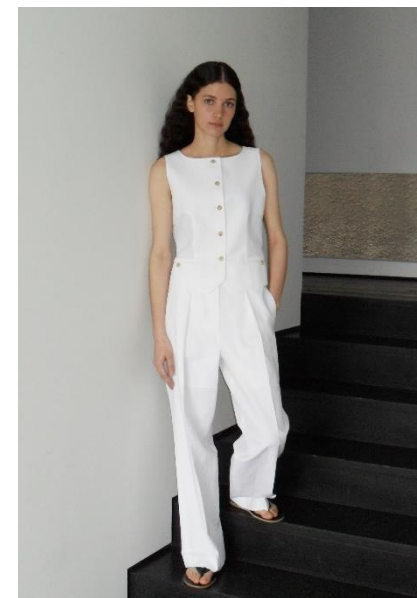

# AL MODELS

로진  
**ROSINE**  
Brazil | 12/9-3/8

**Height** 166.5  
**Size** 32-24-34  
**Shoes** 250-255

**Earring** L:1 R:1  
**Tattoo** X  
**Underwear/Swimwear** O / O

**Eyes** Dark green  
**Hair** Dark brown