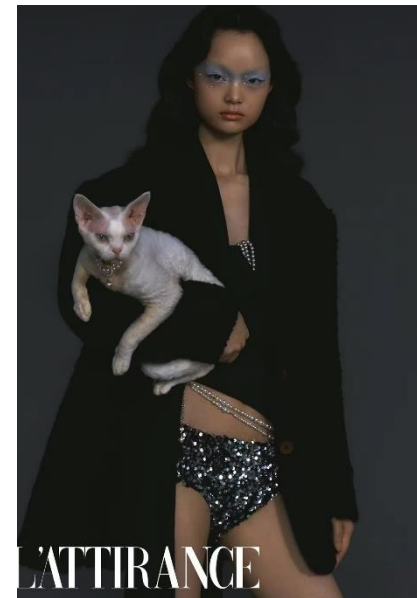

AL MODELS

니야
NIYA

China | 11/4-2/1

Height 169

Size 31-25-34.5

Shoes 240

Earring L:2 R:2

Tattoo O

Underwear/Swimwear O / O

Eyes Dark Brown

Hair Dark Brown