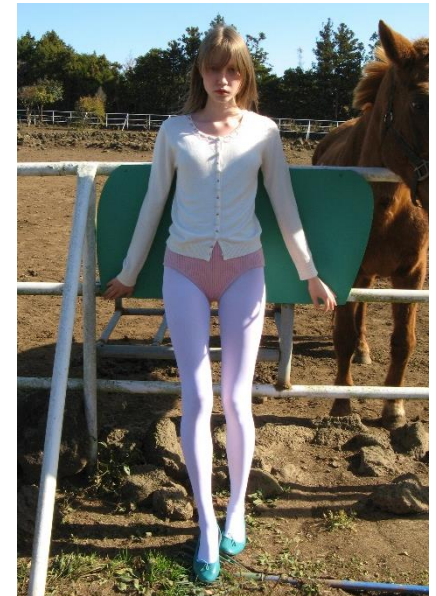

AL MODELS

폴리나

POLINA

Russia | 8/14-11/11

Height 173.5

Size 30-22-35

Shoes 240-245

Earring L:1 R:1

Tattoo O

Underwear/Swimwear X / O

Eyes Green-Gray

Hair Light Brown