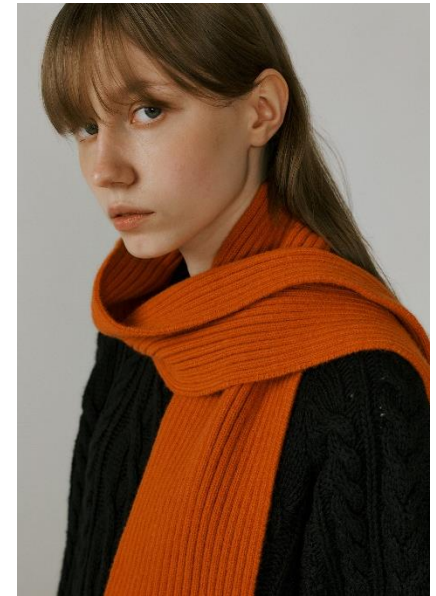

AL MODELS

폴리나

POLINA

Russia | 8/14-11/11

Height 173.5

Size 30-22-35

Shoes 240-245

Earring L:1 R:1

Tattoo O

Underwear/Swimwear X / O

Eyes Green-Gray

Hair Light Brown