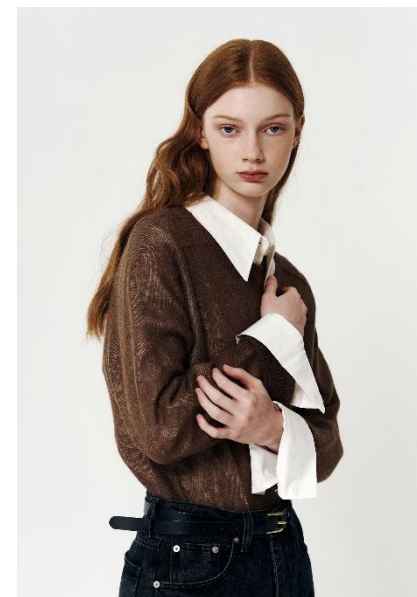

AL MODELS

타티아나
TATJANA
Latvia | 10/10-1/7

Height 172.5

Size 30.5-23.5-35

Shoes 235

Earring L:1 R:1

Tattoo X

Underwear/Swimwear X / X

Eyes Blue Gray

Hair Light Brown