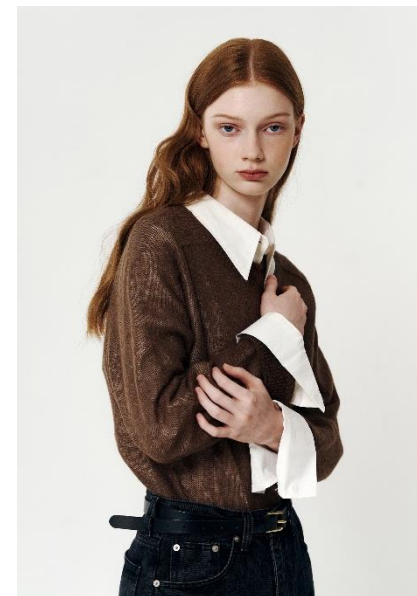

AL MODELS

타티아나
TATJANA
Latvia | 10/10-1/7

Height 172.5
Size 30-23-35.5
Shoes 240

Earring L:1 R:1
Tattoo X
Underwear/Swimwear X / X

Eyes Blue Gray
Hair Ginger