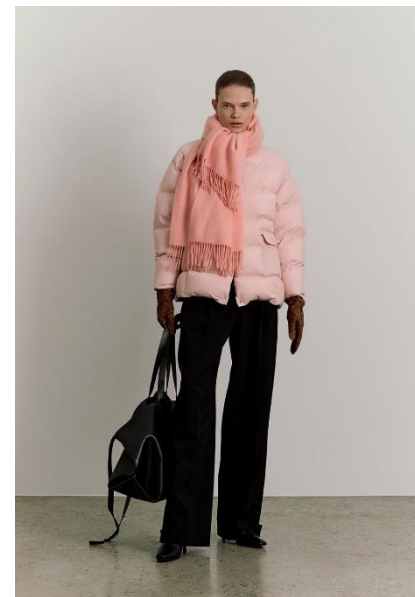

# AL MODELS

코넬리아  
**KORNELIJA**  
Lithuania | 10/14-12/16

**Height** 174

**Size** 31-24.5-33.5

**Shoes** 255

**Earring** L:1 R:1

**Tattoo** X

**Underwear/Swimwear** X / X

**Eyes** Blue

**Hair** Dark blonde