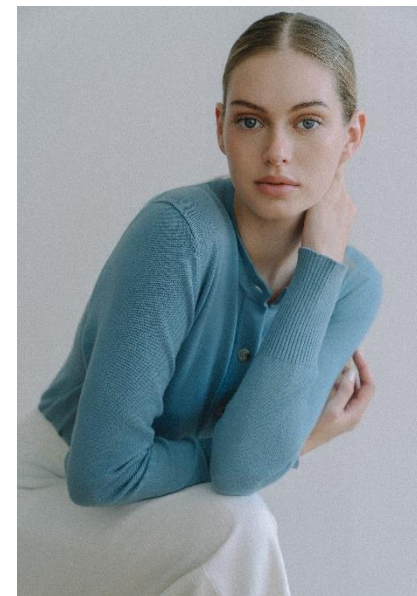

AL MODELS

제인 A
JANE A
Canada | 9/8-11/17

Height 173

Size 31.5-24-35

Shoes 250

Earring L:1 R:1

Tattoo O

Underwear/Swimwear O / O

Eyes Blue

Hair Blonde