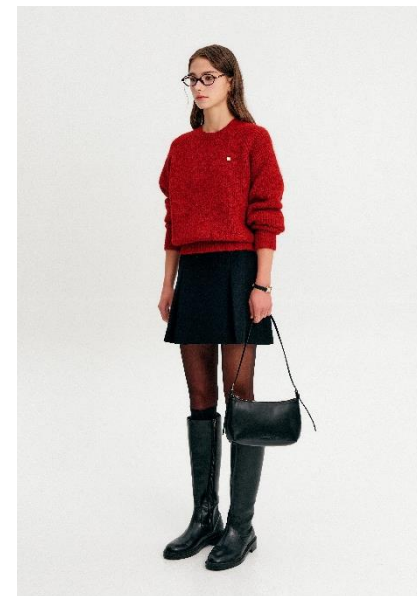

# AL MODELS

안야  
**ANYA**

Ukraine | 8/26-11/21

**Height** 166

**Size** 28.5-22-30.5

**Shoes** 245

**Earring** L:1 R:1

**Tattoo** O

**Underwear/Swimwear** O / O

**Eyes** Green

**Hair** Brown