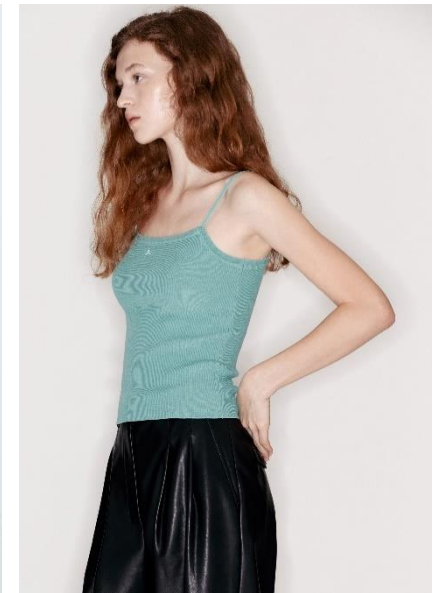

AL MODELS

소 피 M
SOFIE M
Czech | 10/24-12/21

Height 172.5
Size 31-24-35
Shoes 240

Earring L:1 R:1
Tattoo X
Underwear/Swimwear O / O

Eyes Blue
Hair Light Brown