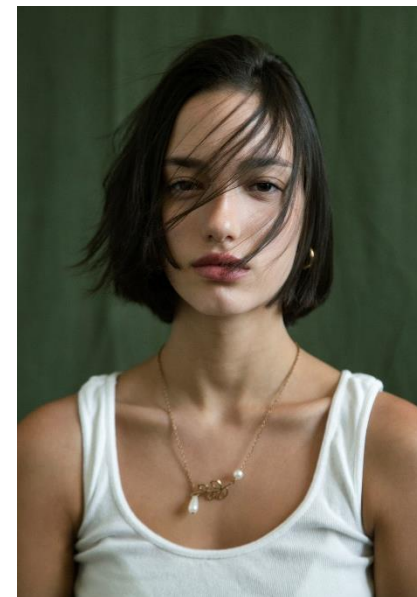

AL MODELS

바티야

BATYA

USA | 8/27-10/24

Height 169

Size 30-23-35.5

Shoes 240-245

Earring L:1 R:1

Tattoo O

Underwear/Swimwear X / O

Eyes Brown

Hair Dark Brown