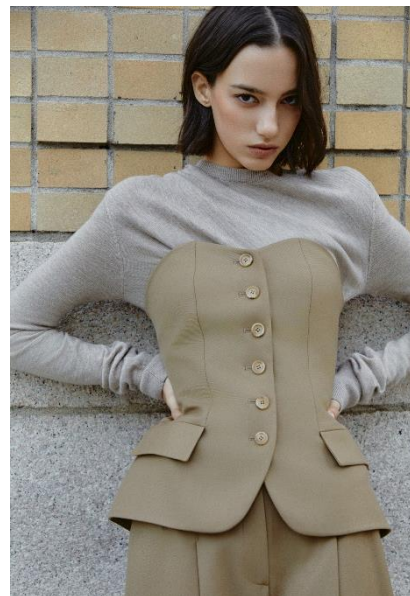

AL MODELS

바티야

BATYA

USA | 8/27-10/24

Height 169

Size 30-23-35.5

Shoes 240-245

Earring L:1 R:1

Tattoo O

Underwear/Swimwear X / O

Eyes Brown

Hair Dark Brown