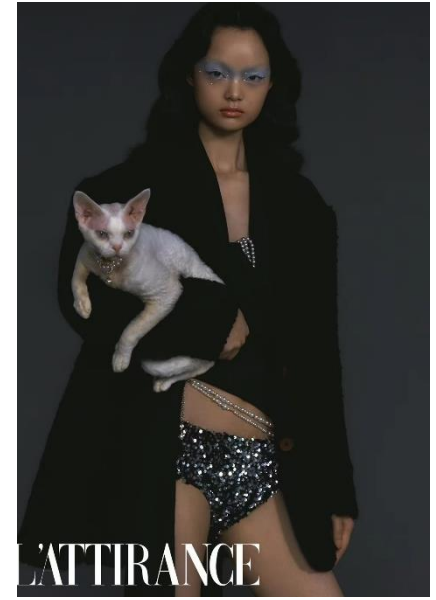

AL MODELS

니야
NIYA

China | 11월 초 활동 예정

Height 170

Size 31-27-34

Shoes 245

Earring L:1 R:1

Tattoo O

Underwear/Swimwear O / O

Eyes Black

Hair Dark Brown