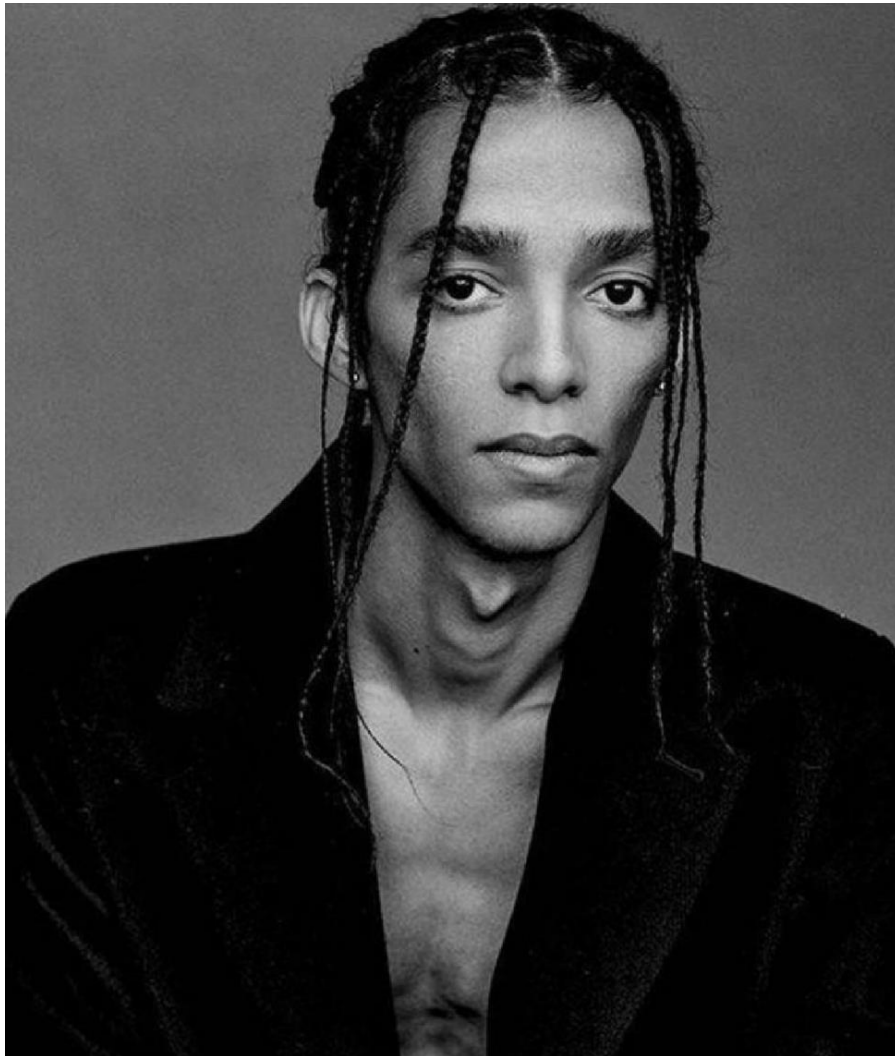

AL MODELS

넬슨
NELSON
Cape Verde | 7/22-10/19

Height 182

Size 34.5-26.5-34

Shoes 265-270

Earring L:1 R:1

Tattoo X

Underwear/Swimwear O / O

Eyes Dark Brown

Hair Black