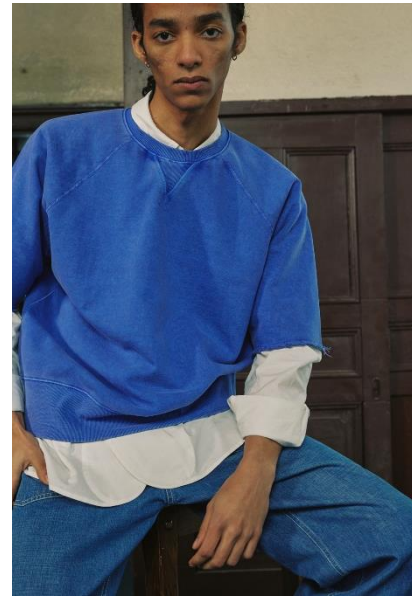

AL MODELS

넬슨
NELSON
Cape Verde | 7/22-10/19

Height 182

Size 34.5-26.5-34

Shoes 265-270

Earring L:1 R:1

Tattoo X

Underwear/Swimwear O / O

Eyes Dark Brown

Hair Black