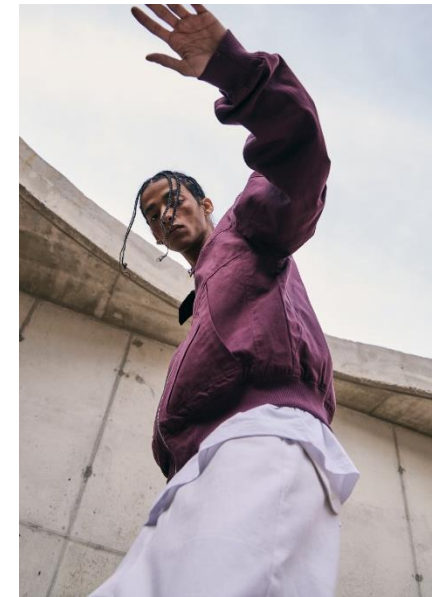

AL MODELS

넬슨
NELSON
Cape Verde | 7/22-10/19

Height 182

Size 34.5-26.5-34

Shoes 265-270

Earring L:1 R:1

Tattoo X

Underwear/Swimwear O / O

Eyes Dark Brown

Hair Black