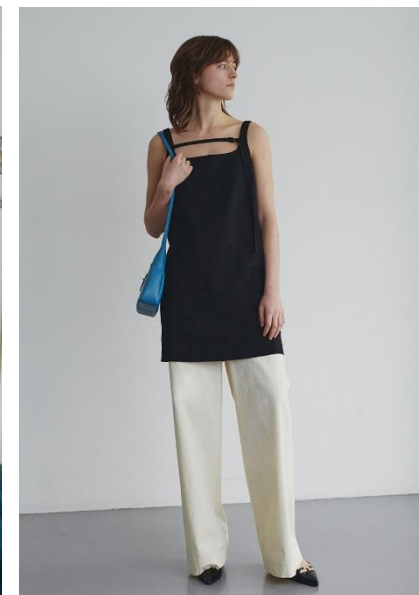

AL MODELS

캐트
KAT

Russia | 10/30-12/28

Height 178.5

Size 31-25.5-34.5

Shoes 255-260

Earring L:1 R:1

Tattoo X

Underwear/Swimwear O / O

Eyes Green Brown

Hair Brown