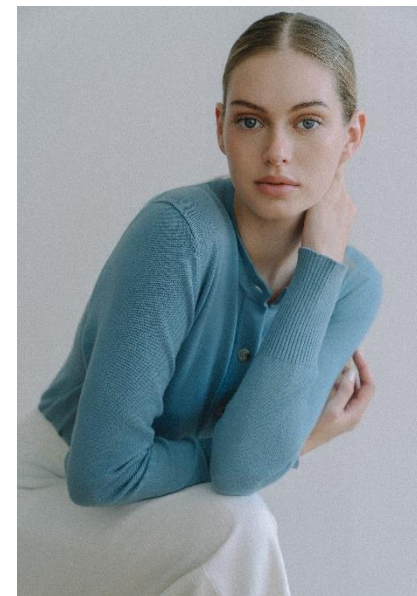

AL MODELS

제인 A
JANE A
Canada | 9/8-11/6

Height 173

Size 31.5-24-35

Shoes 250

Earring L:1 R:1

Tattoo O

Underwear/Swimwear O / O

Eyes Blue

Hair Blonde