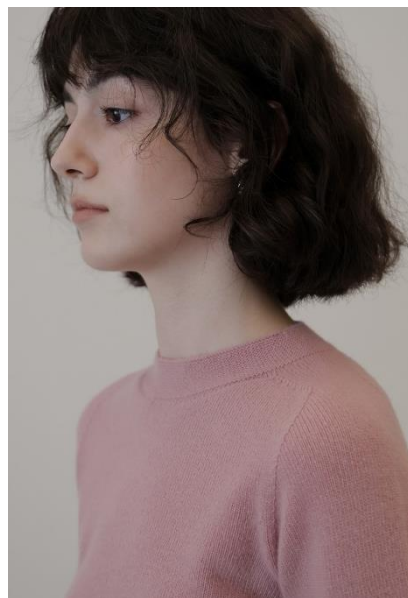

AL MODELS

이 라 하

ILAHA

Russia | 7/15-10/12

Height 175

Size 30-24-35

Shoes 255

Earring L:3 R:3

Tattoo O

Underwear/Swimwear X / O

Eyes Black

Hair Dark Brown