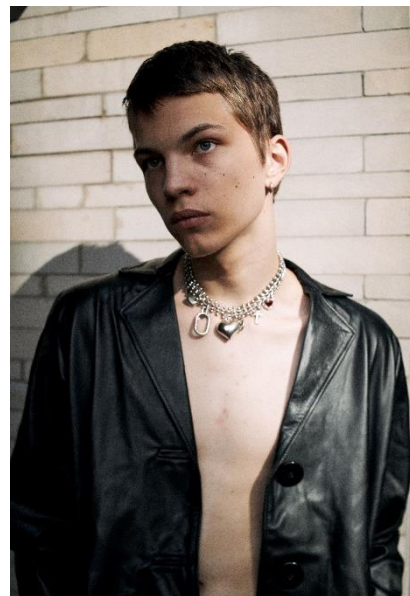

# AL MODELS

아킴

## AKIM

Russia | 9/3-11/30

**Height** 187

**Size** 33.5-27-34.5

**Shoes** 280

**Earring** L:1 R:1

**Tattoo** X

**Underwear/Swimwear** O / O

**Eyes** Blue Green

**Hair** Dark Blond