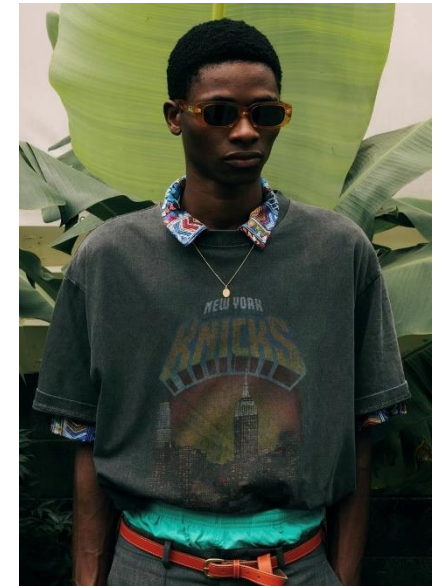

## SYLVA

Benin | 8/19-11/15

Height 187

Size 32-26-33.5

Shoes 275-280

Earring X

Tattoo X

Underwear/Swimwear O / O