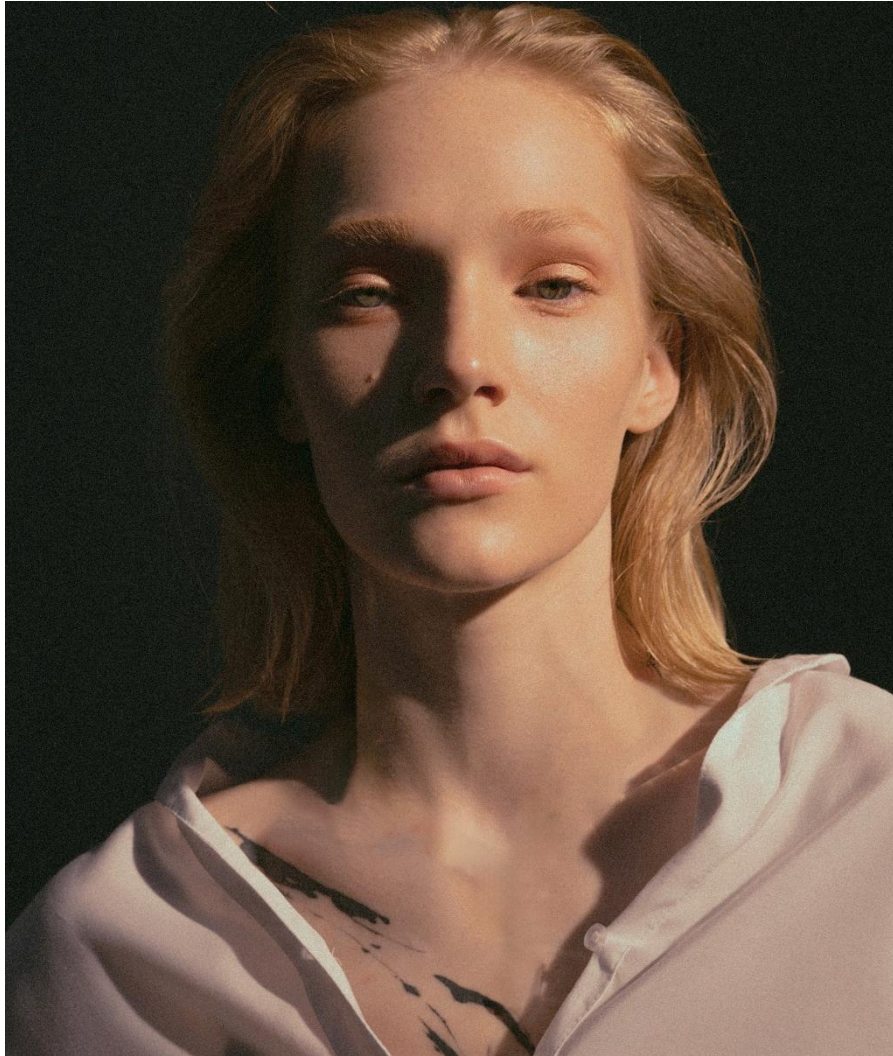

AL MODELS

밀리시아
MILISIYA
Russia | 7/9-10/5

Height 176.5

Size 31.5-23.5-36

Shoes 265

Earring L:1 R:1

Tattoo O

Underwear/Swimwear O / O

Eyes Blue Green

Hair Blonde