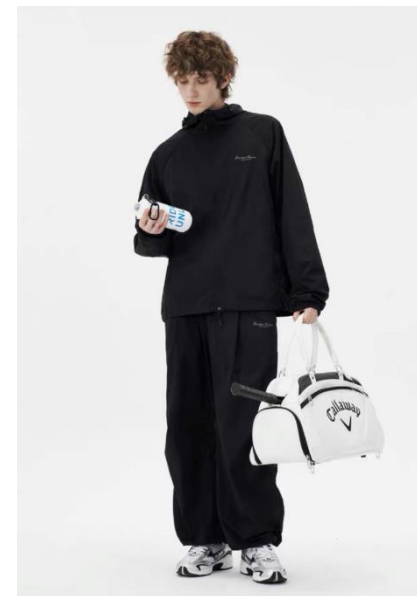

AL MODELS

라브

LAV

Russia | 7/1-9/27

Height 183.5

Size 35-30-38.5

Shoes 280-285

Earring L:1 R:1

Tattoo O

Underwear/Swimwear O / O

Eyes Green

Hair Dark Blonde