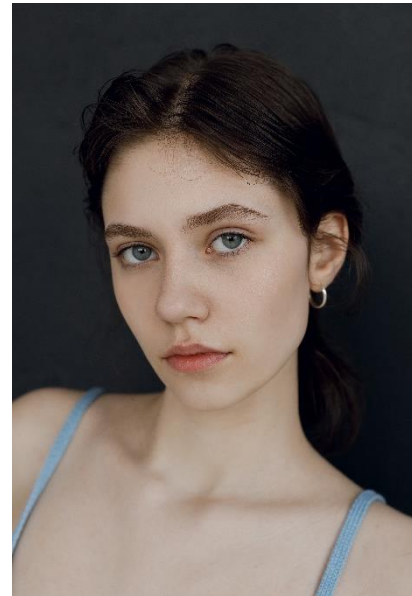

# AL MODELS

엘 제  
**ELZE**

Lithuania | 6/17-9/15

OTHERS

**Height** 177.5  
**Size** 34-24-36  
**Shoes** 255

**Earring** L:1 R:2  
**Tattoo** X  
**Underwear/Swimwear** O / O

**Eyes** Blue  
**Hair** Brown