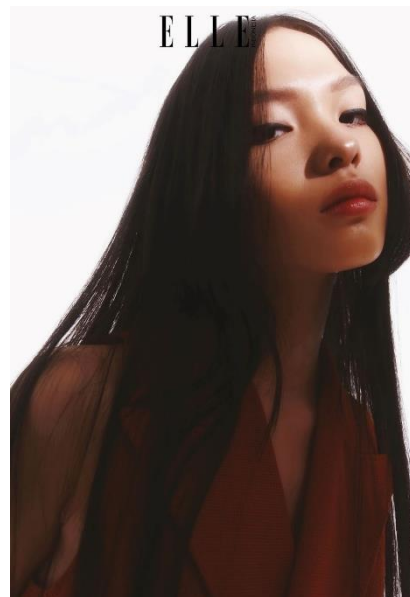

# AL MODELS

안젤라  
**ANGELA**  
Indonesia | 8/5-11/1

**Height** 170  
**Size** 30-23-35  
**Shoes** 245

**Earring** L:1 R:1  
**Tattoo** O  
**Underwear/Swimwear** O / O

**Eyes** Brown  
**Hair** Black