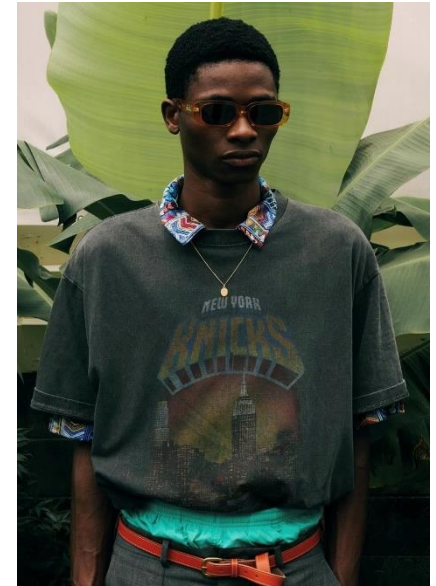

AL MODELS

실 바

SYLVA

Benin | 8/19-10/17

Height 187

Size 32-26-33.5

Shoes 275-280

Earring X

Tattoo X

Underwear/Swimwear O / O

Eyes Brown

Hair Black