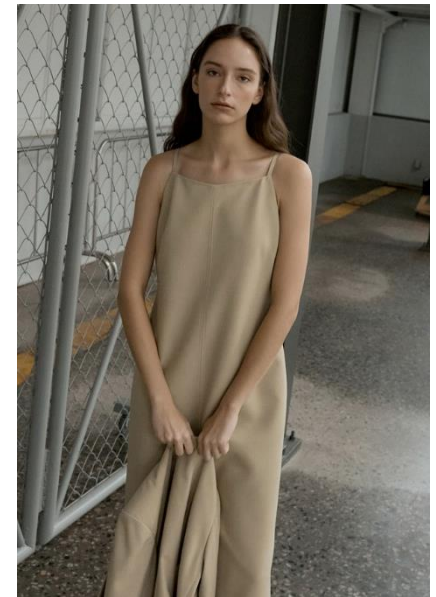

AL MODELS

소피아R
SOFIA R
Slovakia | 7/2-9/28

Height 176.5

Size 31-23.5-35

Shoes 245

Earring L:1 R:1

Tattoo X

Underwear/Swimwear O / O

Eyes Green

Hair Dark Brown