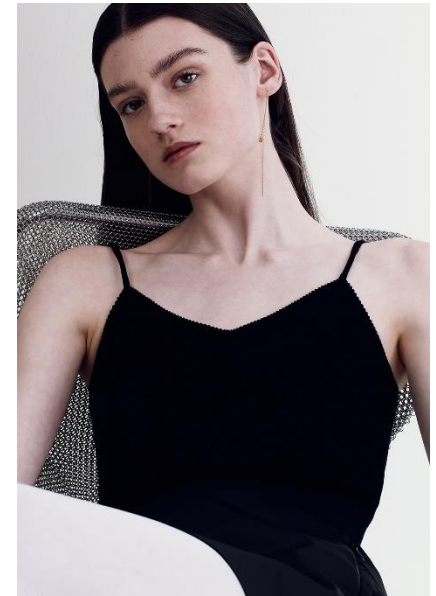

AL MODELS

베라
VERA

Poland | 8/7-11/4

Height 179

Size 34-24-35

Shoes 265

Earring L:1 R:1

Tattoo X

Underwear/Swimwear X / X

Eyes Green

Hair Dark brown