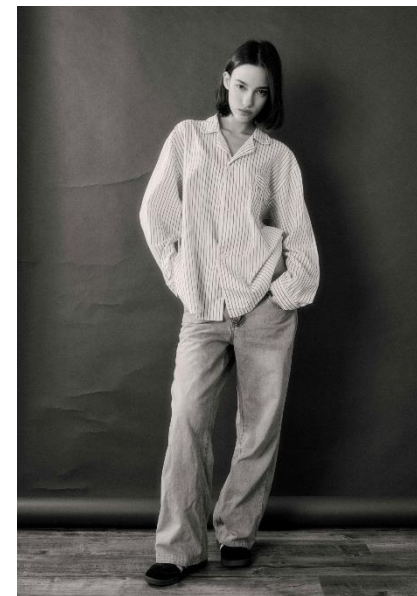

# AL MODELS

바티야

# BATYA

USA | 8/27-10/24

**Height** 169

**Size** 30-23-35.5

**Shoes** 240-245

**Earring** L:1 R:1

**Tattoo** O

**Underwear/Swimwear** X / O