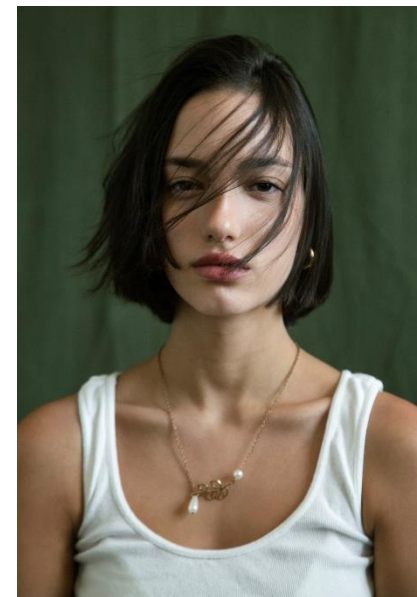

# AL MODELS

바티야

# BATYA

USA | 8/27-10/24

**Height** 169

**Size** 30-23-35.5

**Shoes** 240-245

**Earring** L:1 R:1

**Tattoo** O

**Underwear/Swimwear** X / O

**Eyes** Brown

**Hair** Dark Brown