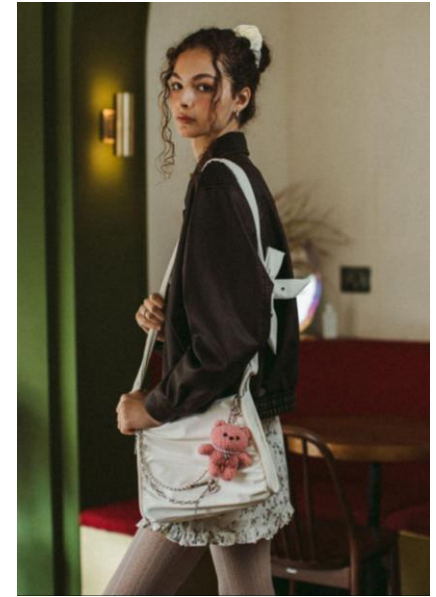

AL MODELS

마리암 K
MARIAM K
Georgia | 6/17-9/13

Height 174

Size 28.5-24-35

Shoes 245-250

Earring X

Tattoo X

Underwear/Swimwear X / O

Eyes Blue Gray

Hair Brown