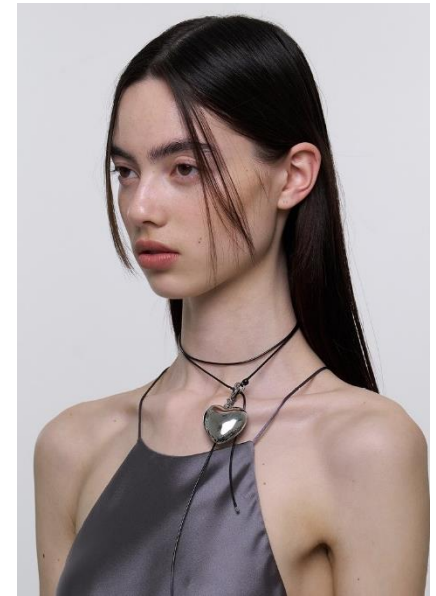

# AL MODELS

리에브  
**LIEVE**

Netherlands | 8/6-8/26

**Height** 177.5

**Size** 28-24-34.5

**Shoes** 240-245

**Earring** L:2 R:2

**Tattoo** X

**Underwear/Swimwear** O / O

**Eyes** Brown

**Hair** Brown