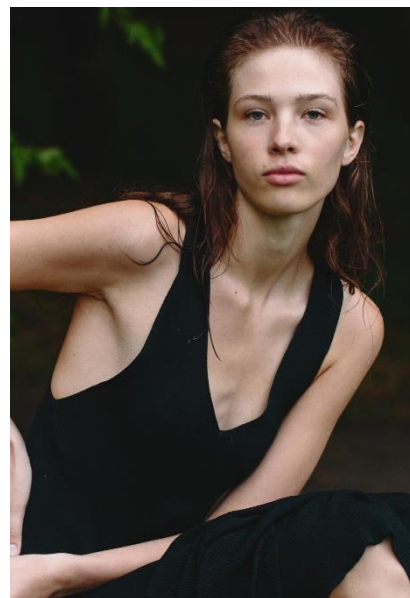

AL MODELS

루즈네
RUSNE
Lithuania | 7/1-9/2

Height 171.5

Size 29.5-23-34.5

Shoes 250

Earring L:2 R:1

Tattoo X

Underwear/Swimwear O / O

Eyes Blue Gray

Hair Brown