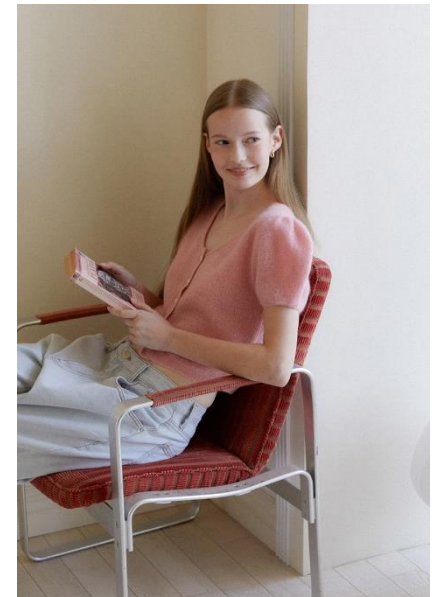

AL MODELS

헬레나
HELENA
Czech | 7/8-9/6

Height 170.5
Size 31-25-35
Shoes 245

Earring L:1 R:1
Tattoo X
Underwear/Swimwear X / X

Eyes Blue
Hair Light Brown