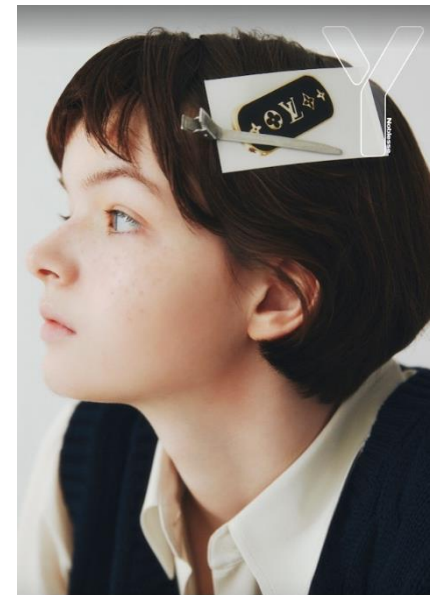

AL MODELS

클레어
CLAIRE
Germany | 7/15-9/10

Height 170

Size 29.5-23.5-35

Shoes 240

Earring L:1 R:1

Tattoo O

Underwear/Swimwear O / O

Eyes Brown

Hair Brown