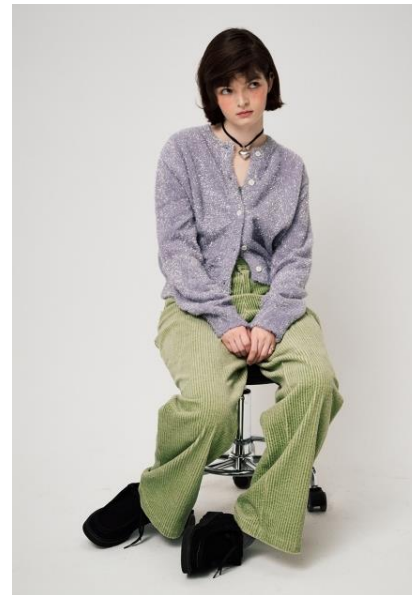

AL MODELS

클레어
CLAIRE
Germany | 7/15-9/10

Height 170

Size 29.5-23.5-35

Shoes 240

Earring L:1 R:1

Tattoo O

Underwear/Swimwear O / O

Eyes Brown

Hair Brown