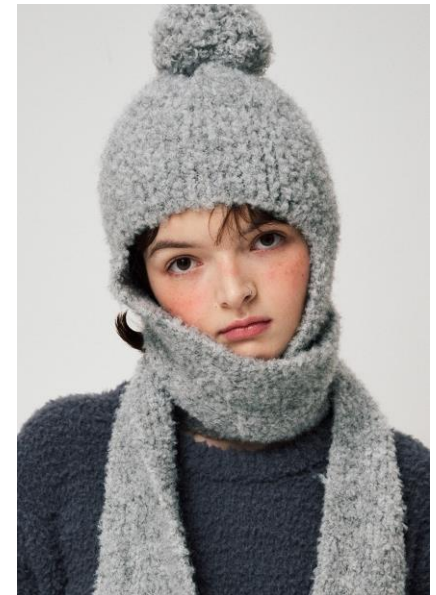

AL MODELS

클레어
CLAIRE
Germany | 7/15-9/10

Height 170

Size 29.5-23.5-35

Shoes 240

Earring L:1 R:1

Tattoo O

Underwear/Swimwear O / O

Eyes Brown

Hair Brown